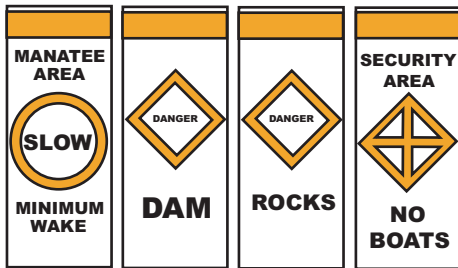

BUOY WRAPS

Regulatory Buoy Signage

Standard Sizes

- 9" dia. x 28" tall
- 12" dia. x 30" tall

Other Sizes Readily Available to Fit Many Buoys

GREAT FOR RESTORING OLD AND FADED BUOYS YOU ALREADY HAVE!!!

Part Numbers:

WNS-BW09
WNS-BW12
WNS-BW(xxxx)

9" dia. x 28" Tall Wrap Kit w/Signage & Symbol
12" dia. x 30" Tall Wrap Kit w/Signage & Symbol
Custom Size dia" x height" w/ Signage & Symbol

All Inland Waterway Symbols Available With Standard or Custom Verbiage.