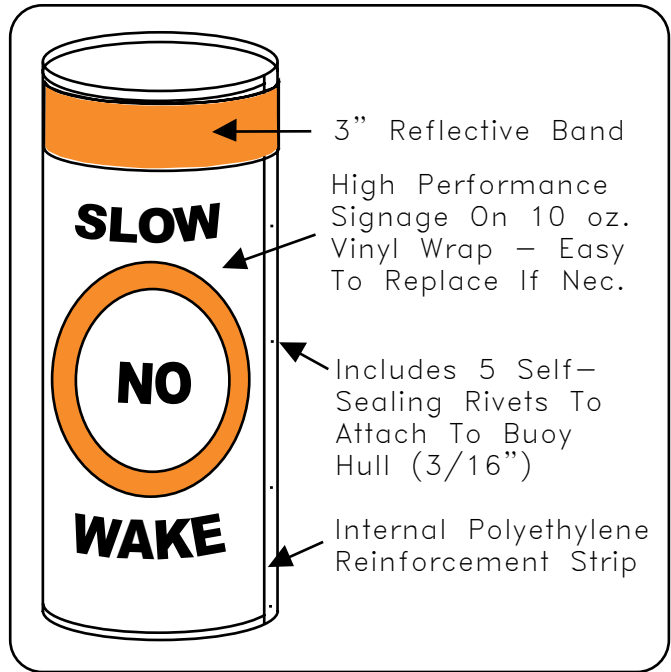

BUOY WRAPS

Regulatory Buoy Signage

Standard Sizes

- 9" dia. x 28" tall
- 12" dia. x 30" tall

Other Sizes Readily Available to Fit Many Buoys

GREAT FOR RESTORING OLD AND FADED BUOYS YOU ALREADY HAVE!!!

Part Numbers:

WNS-BW09
WNS-BW12
WNS-BW(xxxx)

9" dia. x 28" Tall Wrap Kit w/Signage & Symbol
12" dia. x 30" Tall Wrap Kit w/Signage & Symbol
Custom Size dia" x height" w/ Signage & Symbol

All Inland Waterway Symbols Available With Standard or Custom Verbiage.