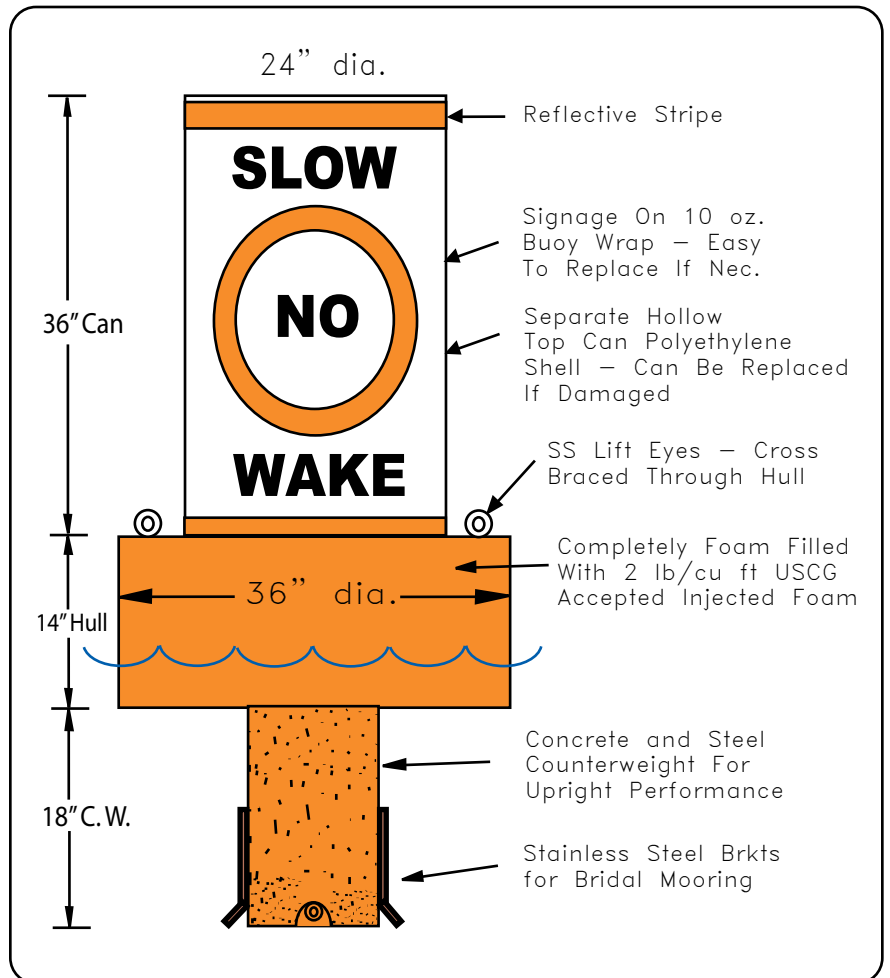

WNS-7000 Float Collar Buoy

Regulatory Sign Buoys

Channel Markers
(nun or can buoys)

Hazard Buoys
(incl. Solar Lantern)

Special Purpose Marks

FEATURES:

- Heavy Duty Polyethylene 2 Piece Shell
- Internally Cross Braced Stainless Steel Pick-Up Eyes With Stainless Steel Mooring Bridal Brackets
- Completely Foam Filled Float Collar Base Virtually Unsinkable
- Hollow Top Can Easily Replaced if Damaged
- Concrete and Steel Internal Counterweight
- Vinyl "Buoy Wrap" Easily Replaced If Damaged
- Reflective Band For Unmatched Visibility
- SL-15 1 nm, SL-60 2nm, or Other Solar Lantern Options Available...

Colors Available:

Orange/White - Regulatory Buoys
 Red or Green - Channel Markers
 Orange - Hazard Markers (w/light)
 Yellow - Special Purpose Marks

Part Numbers:

Regulatory Buoy: WNS-7000
 Hazard Buoy: WNS-7000H
 Channel Markers: WNS-7000N
 WNS-7000C
 Special Purpose: WNS-7000SPM