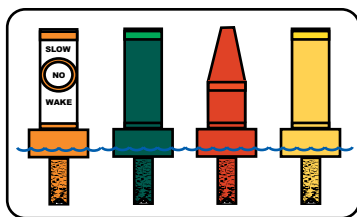

WNS-7000 Float Collar Buoy

Regulatory Sign Buoys

Channel Markers
(nun or can buoys)

Hazard Buoys
(incl. Solar Lantern)

Special Purpose Marks

FEATURES:

- Heavy Duty Polyethylene 2 Piece Shell
- Internally Cross Braced Stainless Steel Pick-Up Eyes With Stainless Steel Mooring Bridal Brackets
- Completely Foam Filled Float Collar Base Virtually Unsinkable
- Hollow Top Can Easily Replaced if Damaged
- Concrete and Steel Internal Counterweight
- Vinyl "Buoy Wrap" Easily Replaced If Damaged
- Reflective Band For Unmatched Visibility
- SL-15 1 nm, SL-60 2nm, or Other Solar Lantern Options Available...

Colors Available:

Orange/White - Regulatory Buoys
 Red or Green - Channel Markers
 Orange - Hazard Markers (w/light)
 Yellow - Special Purpose Marks

Part Numbers:

Regulatory Buoy: WNS-7000
 Hazard Buoy: WNS-7000H
 Channel Markers: WNS-7000N
 WNS-7000C
 Special Purpose: WNS-7000SPM