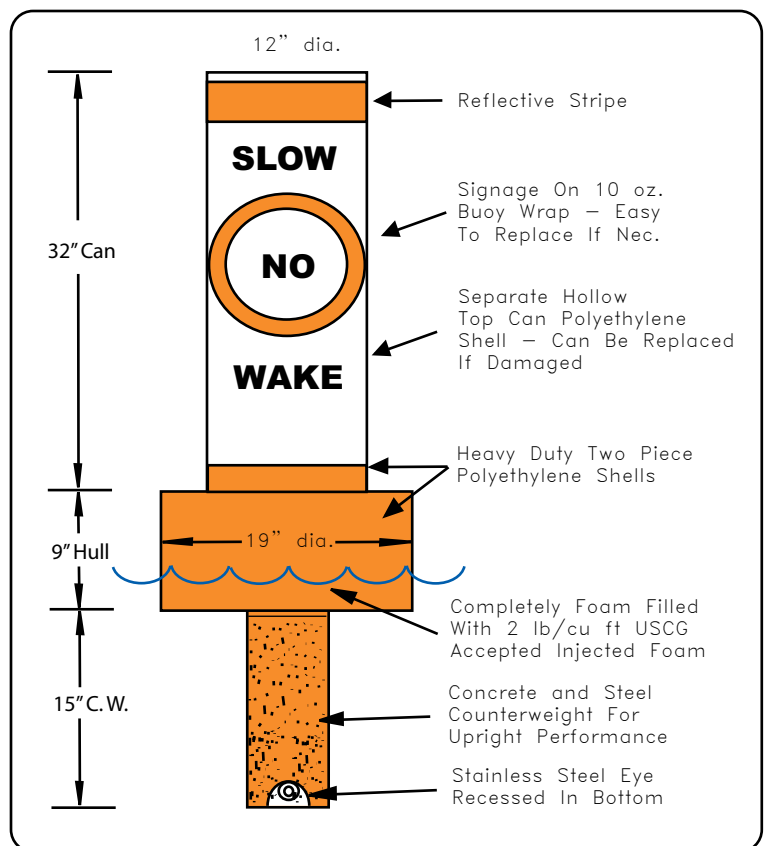

# WNS-6000 Float Collar Buoy

## Regulatory Sign Buoys

Channel Markers  
(nun or can buoys)

Hazard Buoys  
(incl. 1 nm or 2 nm Solar Lantern)

### FEATURES:

- Heavy Duty Polyethylene 2 Piece Shell (Not ABS)
- Recessed Stainless Steel Eye Stands Upright
- Completely Foam Filled Float Collar Base Virtually Unsinkable
- Hollow Top Can Easily Replaced if Damaged
- Concrete and Steel Internal Counterweight
- Vinyl "Buoy Wrap" Easily Replaced If Damaged
- Reflective Band For Unmatched Night Visibility
- SL-15 1 nm or SL-60 2nm Solar Lanterns Option Available